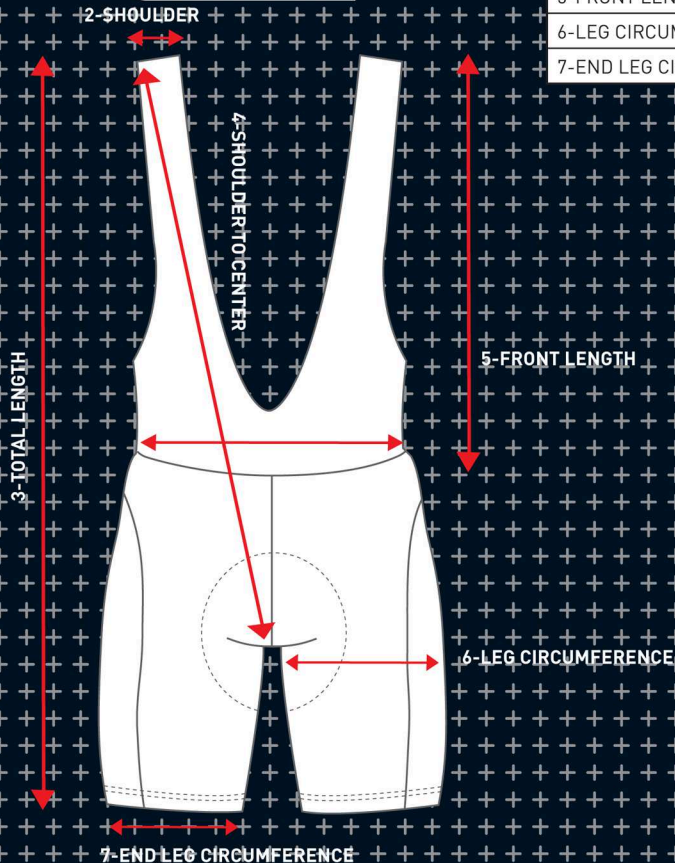

SIZE CHART

DIMENSION - CM	S	M	L	XL	2XL	3XL
1-CHEST	43.0	45.0	47.0	49.0	51.0	53.0
2-WAIST	32.0	34.0	36.0	38.0	40.0	44.0
3-SLEEVE CIRC.*	18.6	19.4	20.2	21.0	21.8	23.4
4-SLEEVE CUFF	11.9	12.6	13.3	14.0	14.7	16.1
5-SLEEVE LENGTH	31.4	32.6	33.8	35.0	36.2	38.4
6-COLLAR CIRC.*	38.0	39.0	40.0	41.0	42.0	43.6
7-BACK LENGHT	62.0	64.0	66.0	68.0	70.0	72.5
8-FRONT LENGHT	46.0	48.0	50.0	52.0	54.0	56.5

*CIRCUMFERENCE= OMTREK

SIZE CHART

DIMENSION - CM	S	M	L	XL	2XL	3XL
1-WAIST	31.0	33.0	35.0	37.0	39.0	41.0
2-SHOULDER	6.0	6.0	6.0	6.0	6.0	6.0
3-TOTAL LENGTH	76	78.0	80.0	82.0	84.0	86.0
4-SHOULD. TO CENTER	64.5	66.0	67.5	69.0	70.5	72.0
5-FRONT LENGTH	37.0	38.0	39.0	40.0	41.0	42.0
6-LEG CIRCUMFER.	21.0	22.0	23.0	24.0	25.0	26.0
7-END LEG CIRC.*	18.0	19.0	20.0	21.0	22.0	23.0

*CIRCUMFERENCE= OMTREK