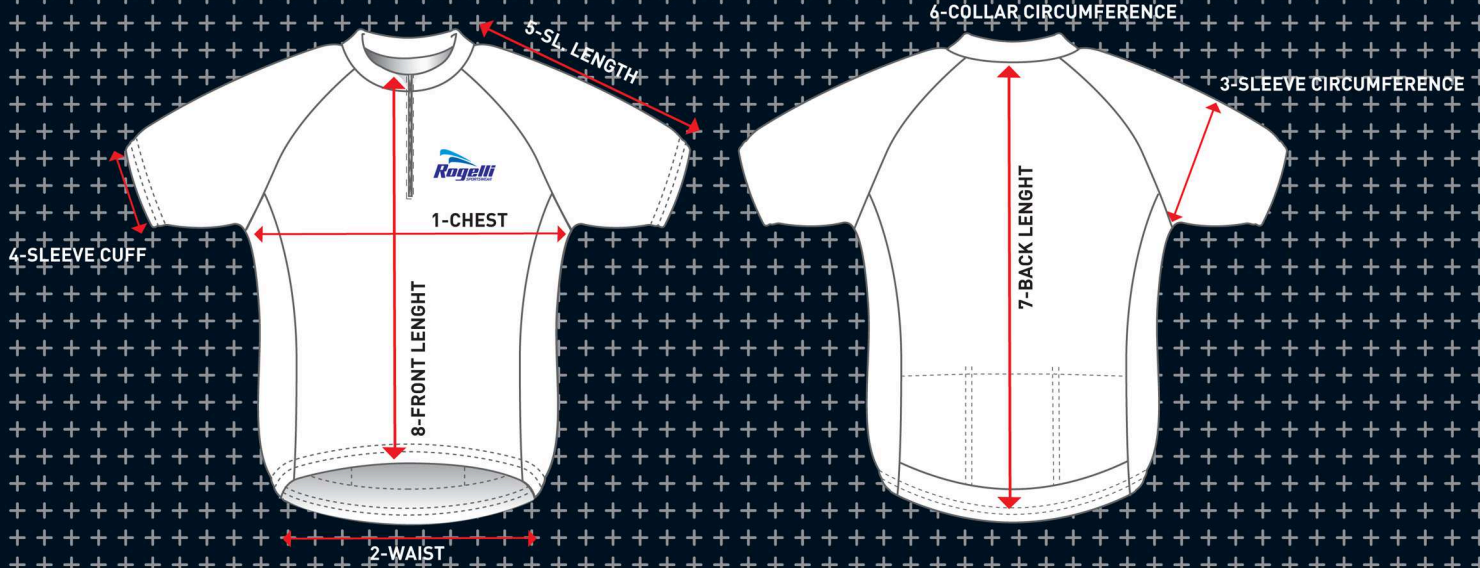

SIZE CHART

DIMENSION - CM	S	M	L	XL	2XL	3XL
1-CHEST	43.0	45.0	47.0	49.0	51.0	53.0
2-WAIST	32.0	34.0	36.0	38.0	40.0	44.0
3-SLEEVE CIRC.*	18.6	19.4	20.2	21.0	21.8	23.4
4-SLEEVE CUFF	11.9	12.6	13.3	14.0	14.7	16.1
5-SLEEVE LENGTH	31.4	32.6	33.8	35.0	36.2	38.4
6-COLLAR CIRC.*	38.0	39.0	40.0	41.0	42.0	43.6
7-BACK LENGHT	62.0	64.0	66.0	68.0	70.0	72.5
8-FRONT LENGHT	46.0	48.0	50.0	52.0	54.0	56.5

*CIRCUMFERENCE= OMTREK

SIZE CHART

DIMENSION - CM	S	M	L	XL	2XL	3XL
1-WAIST	31.0	33.0	35.0	37.0	39.0	41.0
2-SHOULDER	6.0	6.0	6.0	6.0	6.0	6.0
3-TOTAL LENGTH	76	78.0	80.0	82.0	84.0	86.0
4-SHOULD. TO CENTER	64.5	66.0	67.5	69.0	70.5	72.0
5-FRONT LENGTH	37.0	38.0	39.0	40.0	41.0	42.0
6-LEG CIRCUMFER.	21.0	22.0	23.0	24.0	25.0	26.0
7-END LEG CIRC.*	18.0	19.0	20.0	21.0	22.0	23.0

*CIRCUMFERENCE= OMTREK