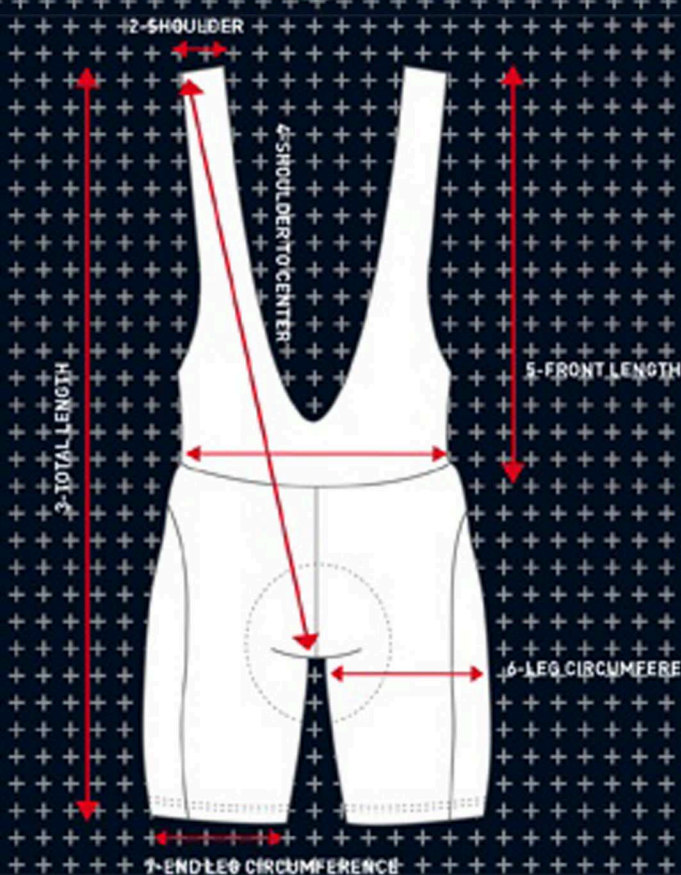

DIMENSION - CM	S	M	L	XL	2XL	3XL
1-CHEST	43.0	45.0	47.0	49.0	51.0	53.0
2-WAIST	32.0	34.0	36.0	38.0	40.0	44.0
3-SLEEVE CIRC.*	18.6	19.4	20.2	21.0	21.8	23.4
4-SLEEVE CUFF	11.9	12.6	13.3	14.0	14.7	16.1
5-SLEEVE LENGTH	31.4	32.6	33.8	35.0	36.2	38.4
6-COLLAR CIRC.*	38.0	39.0	40.0	41.0	42.0	43.6
7-BACK LENGTH	62.0	64.0	66.0	68.0	70.0	72.5
8-FRONT LENGTH	46.0	48.0	50.0	52.0	54.0	56.5

*CIRCUMFERENCE - OMTREK

DIMENSION - CM	S	M	L	XL	2XL	3XL
1-WAIST	31.0	33.0	35.0	37.0	39.0	41.0
2-SHOULDER	6.0	6.0	6.0	6.0	6.0	6.0
3-TOTAL LENGTH	76	78.0	80.0	82.0	84.0	86.0
4-SHOUL. TO CENTER	64.5	66.0	67.5	69.0	70.5	72.0
5-FRONT LENGTH	37.0	38.0	39.0	40.0	41.0	42.0
6-LEG CIRCUMFER.	21.0	22.0	23.0	24.0	25.0	26.0
7-END LEG CIRC.*	18.0	19.0	20.0	21.0	22.0	23.0

*CIRCUMFERENCE - OMTREK